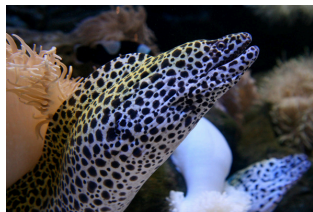

Did you know?

Clownfish live in colorful homes called anemones, which protect them from predators.

# Great Barrier Reef

Can you find these fish in the tank?

Humphead  
Wrasse

Puffer Fish

Unicorn Fish

Honeycombe  
Moray Eel

Did you know?

Pufferfish blow up like a big balloon when they feel scared or threatened! This helps them stay safe from predators.